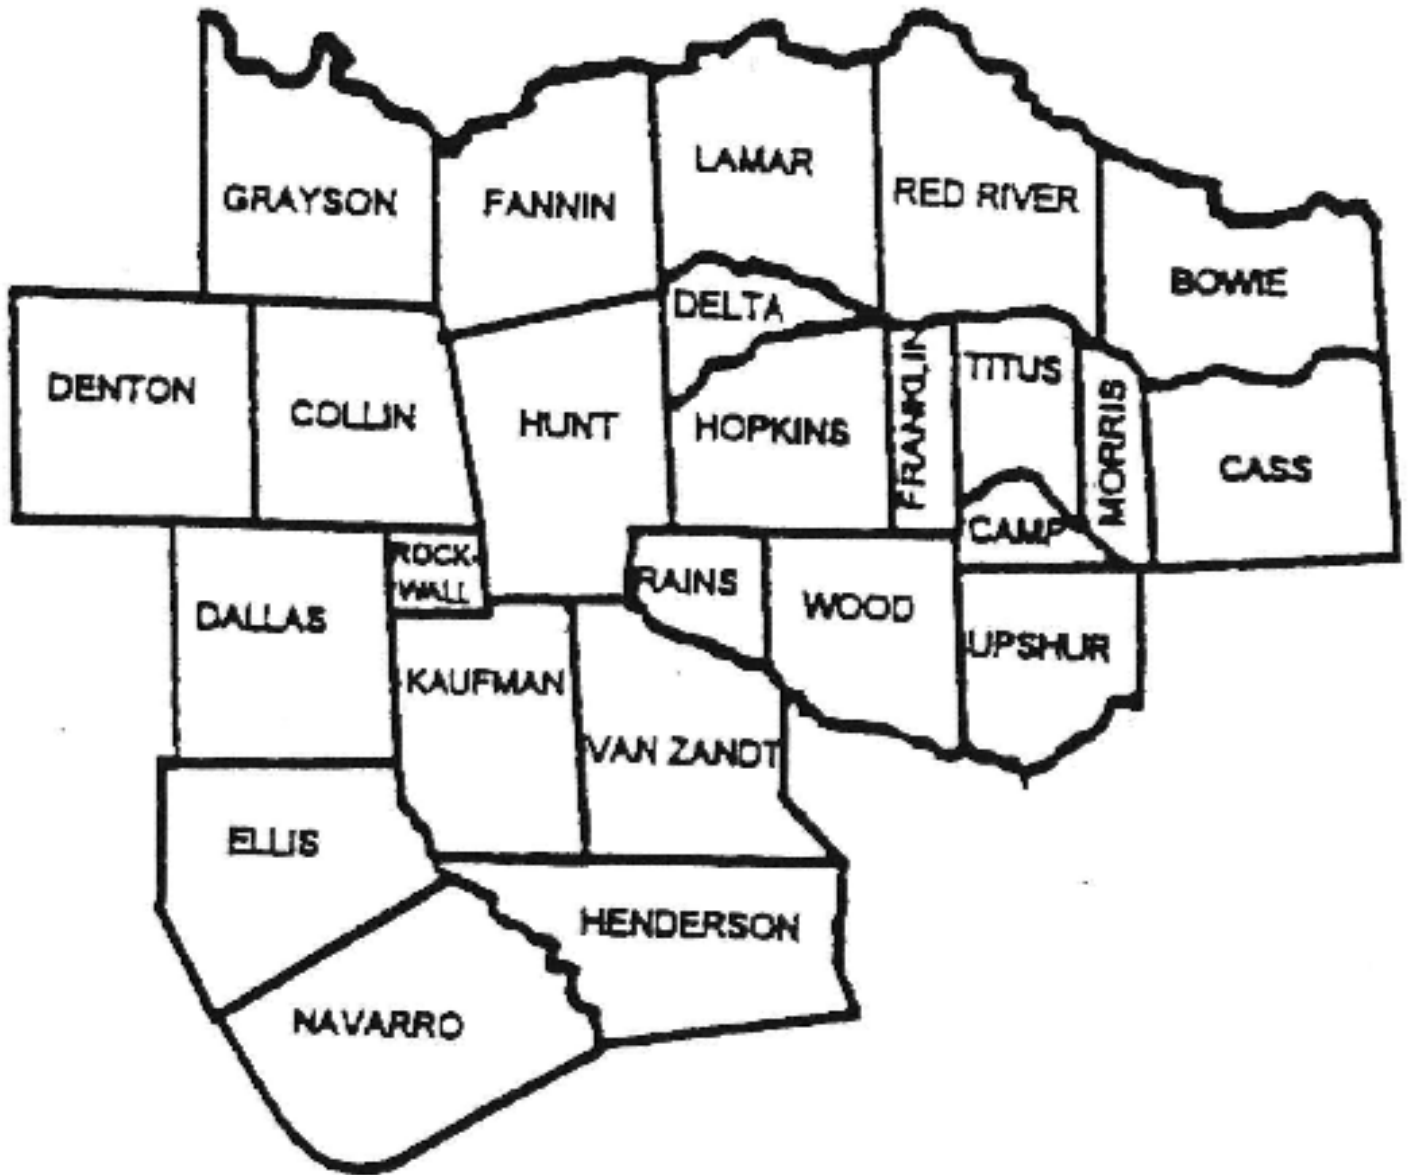

Geographical Description of the Diocese of Dallas

The Diocese of Dallas was organized December 20, 1895 and divided in 1982. It includes twenty-five counties.